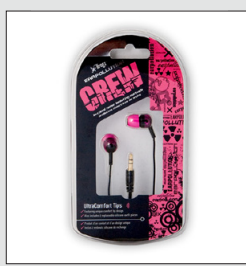

Crew
EarPollution

EarPollution

Crew (Graffiti)

\$14.99

 srp (US)

EP-CG-pink
811275011550

Weight 0.06875 lbs (.031 kg)
 Dimensions (cm) 16.51 x10 x .2
 Dimensions (in) 6.5 x 3.937 x .07874
 Inner Carton Qty 6
 Master Carton Qty 24

Description

Crew in-ear-canal noise isolating earbuds are made for comfort and style. Comes with one set of UltraComfort tips that slide into your ear for the best comfort. Also comes with silicone earfit pieces that can be changed out.